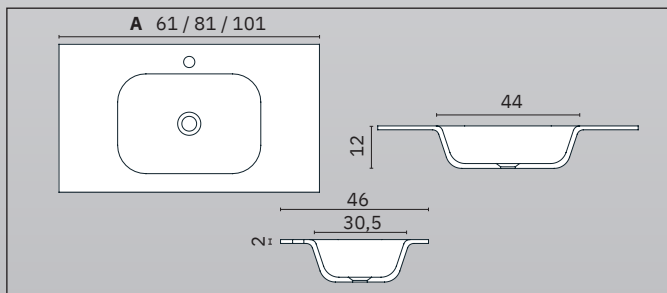

PORCELÁNICO / SINTERED STONE LANICOR

A (cm)

LANICOR STORM WHITE

60	ELR061.W
80	ELR081.W
100	ELR101.W

LANICOR TAUPE

60	ELR061.T
80	ELR081.T
100	ELR101.T

PORCELÁNICO / SINTERED STONE LANIC