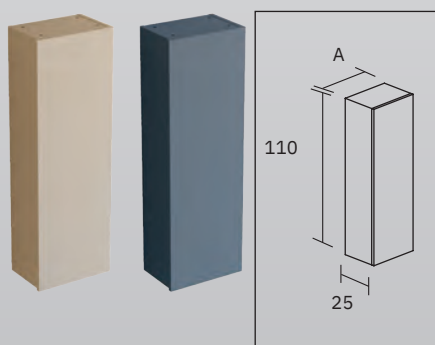

A (cm)

35	XCN.110.035.S
----	---------------

 Sand

35	XCN.110.035.MUD
----	-----------------

 Mud

COLUMNNA 1 PUERTA LACADO H 110 / 1-DOOR COLUMN LACQUERED H 110

- Apertura reversible. Derecha e izquierda /
Reversible opening. Right and left
- Organizador interior incluido /
Internal organiser included
- 3 estantes interiores, 2 regulables (4 huecos) /
3 internal shelves, 2 adjustable (4 compartments)
- Sistema de colgar con bloqueo seguridad /
Hanging system with safety lock