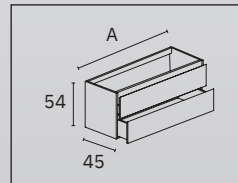

A (cm)

60	RA060.S
	RA060.N
	RA060.G
	RA060.CU
80	RA080.S
	RA080.N
	RA080.G
	RA080.CU
100	RA100.S
	RA100.N
	RA100.G
	RA100.CU

TREND

Madera Laminada 3D / *Laminated Wood 3D*

Tirador / *Handle*

-  Inox satinado / *Satin Stainless Steel* (.S)
-  Negro mate / *Matte Negro* (.N)
-  Oro cepillado / *Brushed Oro* (.G)
-  Bronce cepillado / *Brushed Bronze* (.CU)