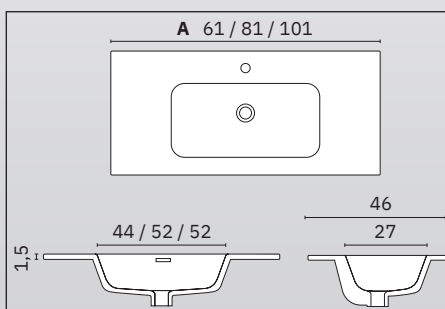

ICON
Madera Laminada
Art / Art Laminated
Wood

A (cm)

60	AZ060.2EA
80	AZ080.2EA
100	AZ100.2EA

- Precio pack mueble y lavabo / Price for furniture and sink pack

Encimera
cerámica
integrada
Blanco Brillo /
Integrated
ceramic
countertop
Gloss Blanco