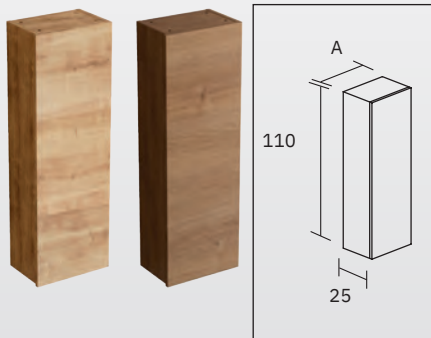

AUXILIARES / COLUMNA / AUXILIARIES / COLUMN

COLUMNA 1 PUERTA MADERA LAMINADA H 110 / 1-DOOR COLUMN LAMINATED WOOD H 110

- Apertura reversible. Derecha e izquierda / Reversible opening. Right and left
- Organizador interior incluido / Internal organiser included
- 3 estantes interiores, 2 regulables (4 huecos) / 3 internal shelves, 2 adjustable (4 compartments)
- Sistema de colgar con bloqueo seguridad / Hanging system with safety lock