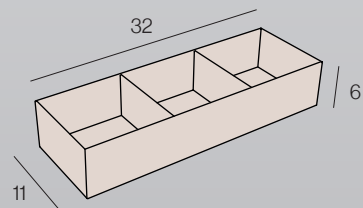

98279.01

VÁLVULA CLICK-CLACK / CLICK-CLACK VALVES

■ Acabado Greige / *Greige finished*

■ Acabado Cobalt / *Cobalt finished*

■ Acabado Blanco / *Blanco finished*

■ Acabado Mint / *Mint finished*

■ Acabado Negro / *Negro finished*

16884.G

16884.Z

16884.W

16884.V

16884.N