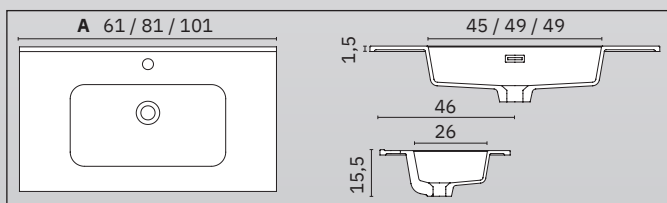

SOLID MARBLE BLOW

A (cm)

BLOW Blanco Mate / Matte Blanco

60	EB.061.C
80	EB.081.C
100	EB.101.C