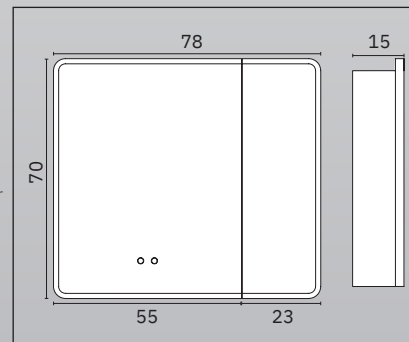

SL.05090.G
SL.05090.N
SL.05090.CU

CAMERINO AURA / AURA MIRROR CABINET

- Estructura aluminio color antracita / Anthracite-colored aluminum frame
- 2 Puertas cierre silencioso regulables 3D / 2 doors with soft-close system adjustable in 3D
- 2 Estantes interiores / 2 interior shelves
- Interior puertas con organizadores y espejo de aumento / Door interior with organizers and magnifying mirror
- Trasera espejo / Mirrored back panel
- Iluminación / Lighting: LED tricolor
- Sensor On/Off y regulable en intensidad / On/Off sensor with adjustable intensity
- Sistema antivaho / Anti-fog system
- Temperatura de color / Colour temperature: 3000/4000/6500 K
- Consumo / Consumption: max. 43 W
- Potencia / Power: 960 lm/ml
- Estanqueidad / Protection: IP20