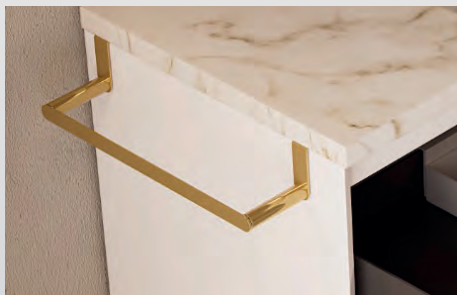

● Acabado Bronce / *Bronce finished*

16883.G

● Acabado Oro / *Oro finished*

16883.S

● Acabado Inox satinado / *Satin Inox finished*

16883.N

● Acabado Negro / *Negro finished*

TOALLERO LATERAL / SIDE TOWEL RAIL