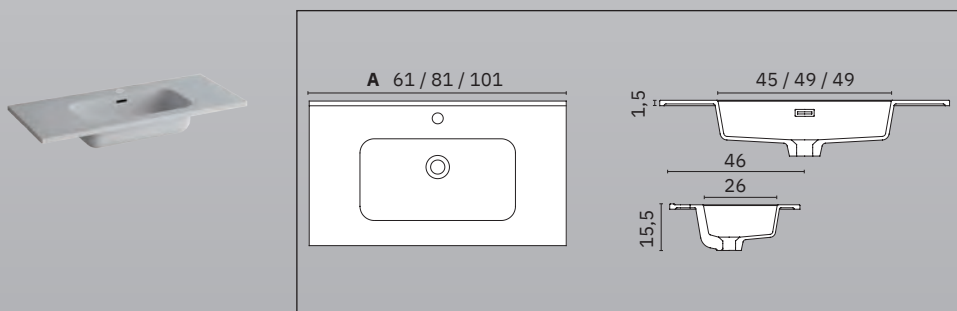

SOLID MARBLE BLOW

A (cm)

BLOW Blanco Mate / Matte Blanco

60	EB.061.C
80	EB.081.C
100	EB.101.C