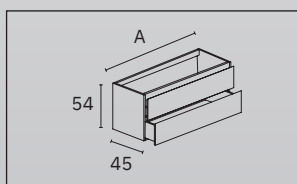

ICON
Lacado Blanco
Brillo /
Gloss Blanco
Lacquered