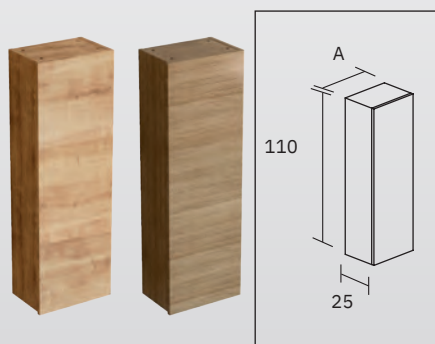

AUXILIARES / COLUMNNA / AUXILIARIES / COLUMNN

COLUMNNA 1 PUERTA MADERA LAMINADA H 110 / 1-DOOR COLUMN LAMINATED WOOD H 110

- Apertura reversible. Derecha e izquierda /
Reversible opening. Right and left
- Organizador interior incluido /
Internal organiser included
- 3 estantes interiores, 2 regulables (4 huecos) /
3 internal shelves, 2 adjustable (4 compartments)
- Sistema de colgar con bloqueo seguridad /
Hanging system with safety lock