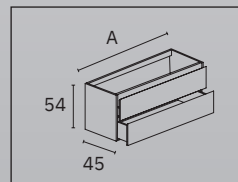

A (cm)

60	TD060.S
	TD060.N
	TD060.G
	TD060.CU
80	TD080.S
	TD080.N
	TD080.G
	TD080.CU
100	TD100.S
	TD100.N
	TD100.G
	TD100.CU

LISTELLO

Madera Laminada 3D / *Laminated Wood 3D*

Tirador / *Handle*

-  Inox satinado / *Satin Stainless Steel* (.S)
-  Negro mate / *Matte Negro* (.N)
-  Oro cepillado / *Brushed Oro* (.G)
-  Bronce cepillado / *Brushed Bronze* (.CU)