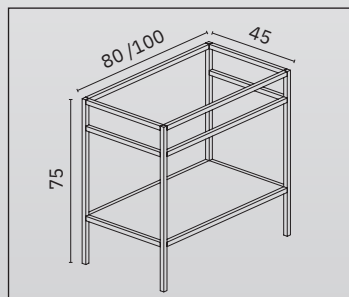

ORIGIN + ENCIMERA PLANA / ORIGIN + FLAT COUNTERTOP

Estructura de Aluminio
Negro Mate /
Matte Negro Aluminum
structure

80	LF080
100	LF100

+

Encimera plana
Tablero marino /
Flat countertop
Marine Plywood Board